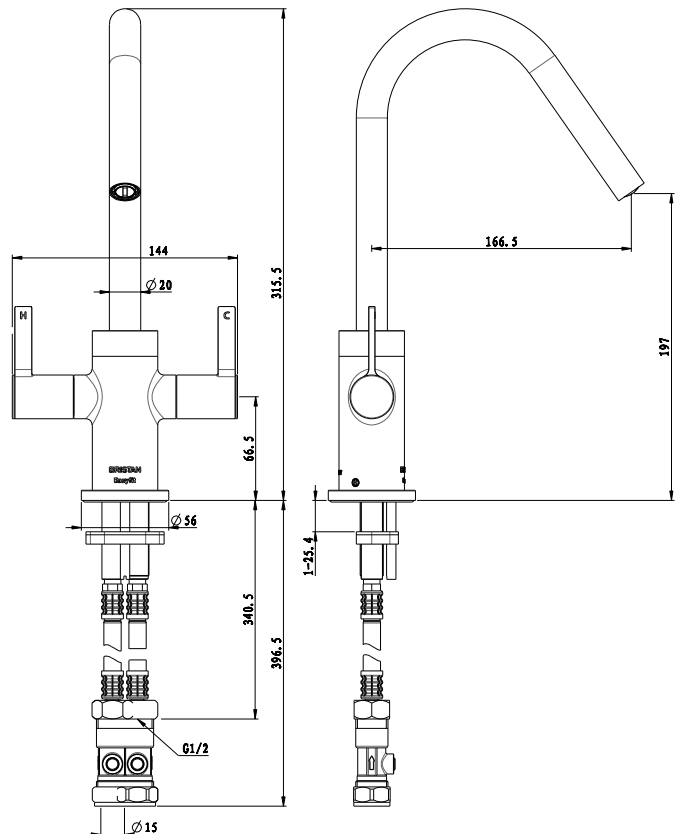

TECHNICAL DATA SHEET

CASHEW EASYFIT MONOBLOC SINK MIXER

Cashew Easyfit Monobloc Sink Mixer
Chrome Plated

Product Specification

Product Code:	CSH EFSNK C
Finish:	Chrome
Product Type:	Contemporary
Construction:	Body is of brass construction and is designed to conform to BS EN 200
Valve Type:	¼ Turn CD Valves
Supply:	Suitable for all plumbing systems
Inlet Connections:	½" BSP
Working Pressures:	Min 0.5bar, Max 5.0bar

Additional Information

- Unique patented technology.
- Designed with the installer in mind to ensure installation and future maintenance is made quick and easy.
- Supplied with flexible connecting pipes.
- Supplied with easy to use metal lever handle.
- Chrome plated to BS EN 248.