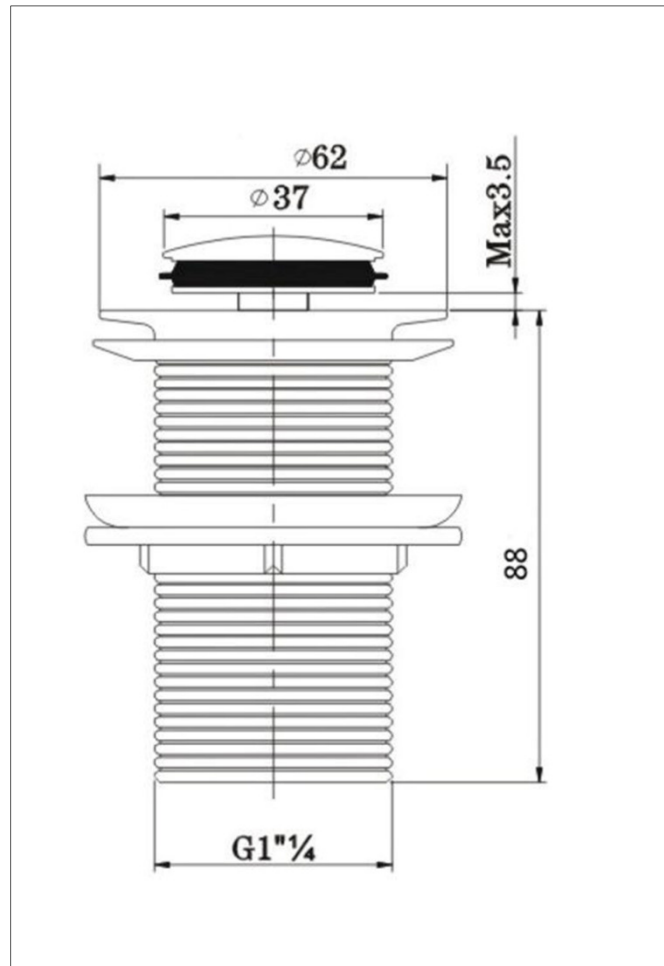

TECHNICAL DATA SHEET

Contemporary Round Push Unslotted Basin Waste

Technical Advice: For further information please call 0844 7016273 or email customercare@bristan.com

Guarantee: 5 years covering manufacturing faults.

Guarantee

Delivery

0844 7016273

Bristan, Birch Coppice Business Park, Dordon, Tamworth, B78 1SG
Telephone: 0844 701 6274 Facsimile: 0844 701 6275
Web Site: www.bristan.com Email: enquire@bristan.com

The information contained on this page was correct at date of issue. Fitting dimensions are provided as a guide only. Some variation may occur due to manufacturing tolerances. Bristan pursues a policy of continuing improvement in design and performance of its products and so reserves the right to change specifications without prior notice.

D1