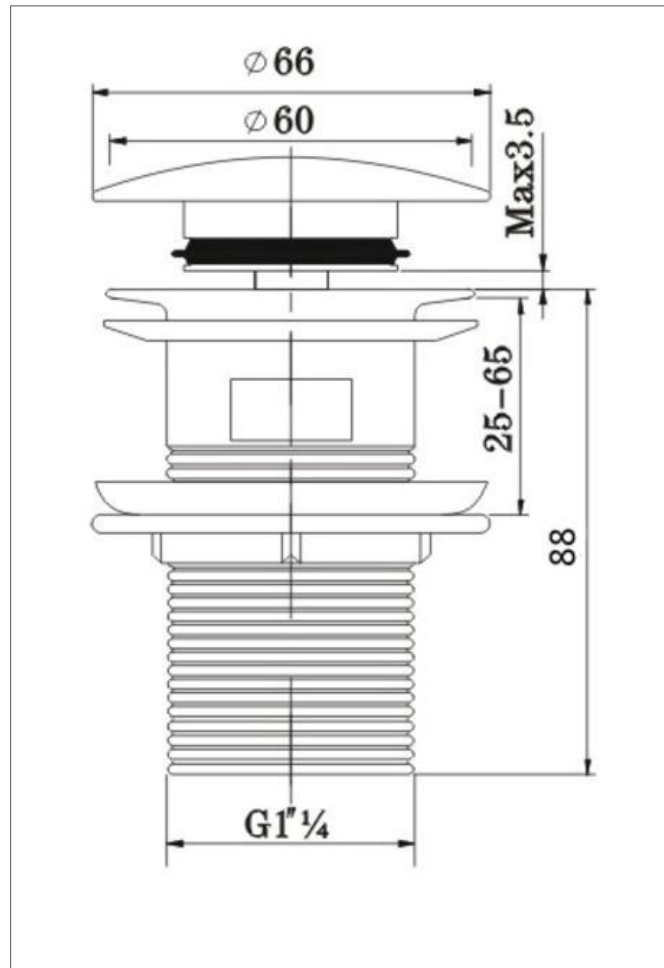

TECHNICAL DATA SHEET

Contemporary Round Clicker Slotted Basin Waste

Technical Advice:

For further information please call 0844 7016273 or email customercare@bristan.com

Guarantee:

5 years covering manufacturing faults.

Bristan, Birch Coppice Business Park, Dordon, Tamworth, B78 1SG
Telephone: 0844 701 6274 Facsimile: 0844 701 6275
Web Site: www.bristan.com Email: enquire@bristan.com

Guarantee

Delivery

0844 7016273

The information contained on this page was correct at date of issue. Fitting dimensions are provided as a guide only. Some variation may occur due to manufacturing tolerances. Bristan pursues a policy of continuing improvement in design and performance of its products and so reserves the right to change specifications without prior notice.

D1