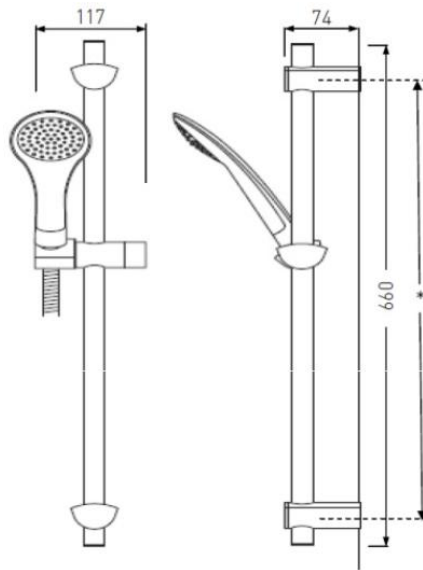

### Evo Shower Kit With Large Multi Function Handset Chrome Plated

## Product Specification

Product Code:	EVF KIT03 C
Finish:	Chrome
Product Type:	Contemporary
Supply:	Suitable for all plumbing systems

\* The riser rail wall brackets can be positioned as required. This allows any existing holes to be re-used or covered by the wall brackets. The brackets can also be adjusted to sit in the middle of tiles or within the tile joints.

## Additional Information

- Kit includes:
  - Wall brackets & fixings
  - Riser rail
  - Handset holder
  - Soap dish
  - 1.5m hose
  - Multi function handset.
  - 8 litre per minute flow regulator
- Chrome plated to BS EN 248.