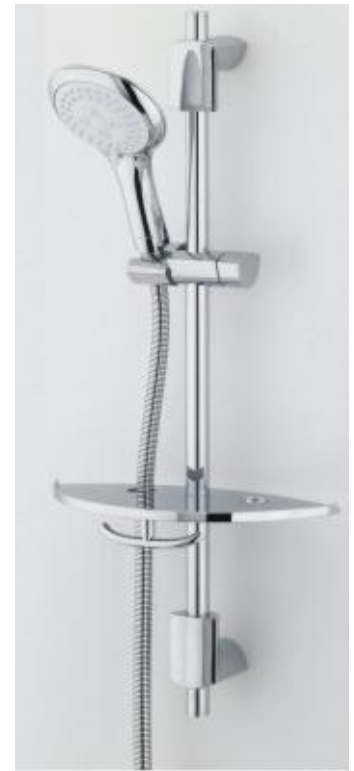

## Evo Shower Kit

### Evo Shower Kit With Large Multi Function Handset Chrome Plated

## Product Specification

Product Code:	EVF KIT03 C
Finish:	Chrome
Product Type:	Contemporary
Supply:	Suitable for all plumbing systems

\* The riser rail wall brackets can be positioned as required. This allows any existing holes to be re-used or covered by the wall brackets. The brackets can also be adjusted to sit in the middle of tiles or within the tile joints.

## Additional Information

- Kit includes:
  - Wall brackets & fixings
  - Riser rail
  - Handset holder
  - Soap dish
  - 1.5m hose
  - Multi function handset.
  - 8 litre per minute flow regulator
- Chrome plated to BS EN 248.