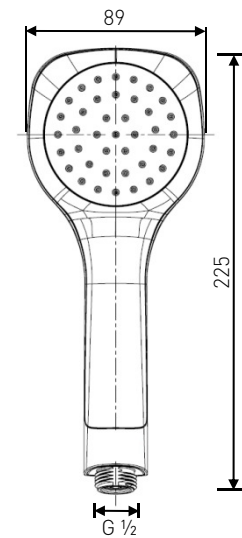

TECHNICAL DATA SHEET

Evo Handset

Evo Single Function Rub Clean Handset

Product Specification

Product Code:	EVC HAND05 C
Finish:	Chrome Plated
Construction:	ABS
Product Type:	Contemporary
Supply:	Suitable for all plumbing systems
Working Pressure:	0.1 bar – 5.0 bar
Inlet Connections:	G ½"

Additional Information

- 8 litre per minute flow regulator fitted to the handset to reduce water consumption and increase water efficiency.
- Flow regulator accurate to +/- 10%
- Single Function
- Rub Clean Nozzles
- Chrome plated to BS EN 248.