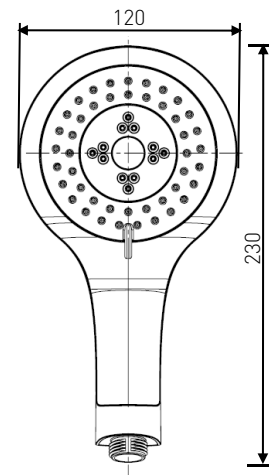

### Product Specification

<b>Product Code:</b>	EVC HAND04 C, EVC HAND04 WC
<b>Finish:</b>	Chrome Plated
<b>Construction:</b>	ABS
<b>Product Type:</b>	Contemporary
<b>Supply:</b>	Suitable for all plumbing systems
<b>Working Pressure:</b>	0.2 bar – 5.0 bar
<b>Inlet Connections:</b>	G 1/2"

### Additional Information

- 8 litre per minute flow regulator fitted to the handset to reduce water consumption and increase water efficiency.
- Flow regulator accurate to +/- 10%
- 3 Function settings; Massage, Rain and Combined
- Rub Clean Nozzles
- Chrome plated to BS EN 248.