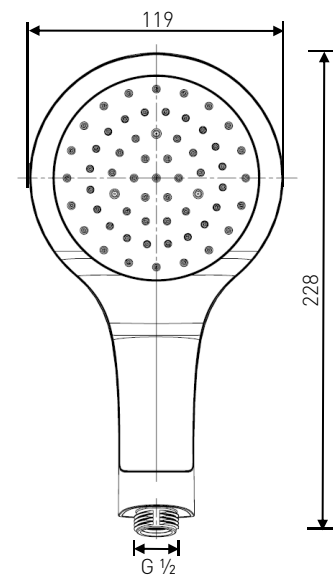

TECHNICAL DATA SHEET

Evo Handset

Evo Single Function Rub Clean Handset

Product Specification

Product Code:	EVC HAND03 C, EVC HAND03 WC
Finish:	Chrome Plated
Construction:	ABS
Product Type:	Contemporary
Supply:	Suitable for all plumbing systems
Working Pressure:	0.1 bar – 5.0 bar
Inlet Connections:	G ½"

Additional Information

- 8 litre per minute flow regulator fitted to reduce water consumption and increase water efficiency .
- Flow regulator accurate +/- 10%
- Single Function
- Rub Clean Nozzles
- Chrome plated to BS EN 248.