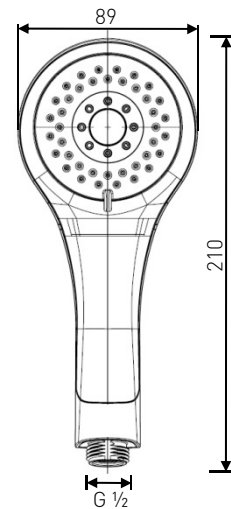

TECHNICAL DATA SHEET

Evo Handset

Evo Multi Function Rub Clean Handset

Product Specification

Product Code:	EVC HAND02 C
Finish:	Chrome Plated
Construction:	ABS
Product Type:	Contemporary
Supply:	Suitable for all plumbing systems
Working Pressure:	0.2 bar – 5.0 bar
Inlet Connections:	G ½"

Additional Information

- 8 litre per minute flow regulator fitted to reduce water consumption and increase water efficiency
- Flow regulator accurate +/- 10%
- 3 Function settings; Massage, Rain and Combined
- Rub Clean Nozzles
- Chrome plated to BS EN 248.