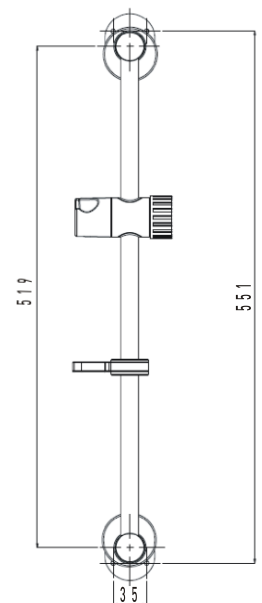

FlowRates (litres per minute, open outlet)

System Pressure	0.1bar	0.2bar	0.5bar	1bar	2bar	3bar	5bar
With flow regulators fitted	--	--	--	7.3	7.7	8.5	8.7
Without flow regulators fitted	5.4	7.9	13.9	--	--	--	--

Bristan, Birch Coppice Business Park, Dordon, Tamworth, B78 15G
Telephone: 0844 701 6274 Facsimile: 0844 701 6275
Web Site: www.bristan.com Email: enquire@bristan.com

D1

The information contained on this page was correct at date of issue. Fitting dimensions are provided as a guide only. Some variation may occur due to manufacturing tolerances. Bristan pursues a policy of continuing improvement in design and performance of its products and so reserves the right to change specifications without prior notice.

For latest prices and delivery to your door visit MyTub Ltd - www.mytub.co.uk - info@mytub.co.uk