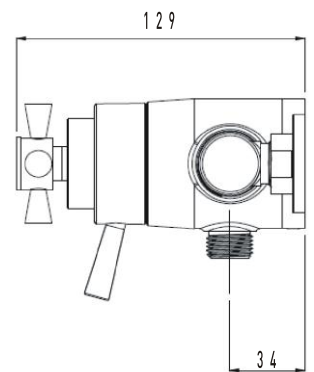

RIO

RIO THERMOSTATIC SURFACE MOUNTED DUAL CONTROL SHOWER VALVE WITH ADJUSTABLE RISER

Product Specification

Product Code:	R02 SHXAR C
Finish:	Chrome
Product Type:	Contemporary
Construction:	Body is of brass construction
Cartridge Type:	Thermostatic cartridge
Supply:	Suitable for all plumbing systems, preferably balanced
Inlet Connections:	15mm compression elbows
Outlet Connection:	G 1/2"
Water Pressure:	Min. 0.1 bar, Max. 5.0 bar
Dimensions for Fitting:	110-155mm inlet centres

Additional Information

- Dual control – Flow and temperature are controlled separately giving accurate control of both.
- Thermostatic cartridge maintains showering temperature to +/- 1°C by compensating for changes in the incoming water temperature and pressure providing a stable outlet temperature.
- Automatic shut off in the event of hot or cold water supply failure, thus reducing the risk of injury.
- Factory set to a maximum of 43°C to eliminate the ability to select an unsafe temperature - this can be adjusted to suit user preference.
- Supplied with 1.5m shower hose, riser rail, hose retainer and single function handset with rub clean nozzles.
- Supplied with a longer pair of elbows to give maximum inlet centres of 155mm.
- Chrome plated to BS EN 248.
- Swivel inlet elbows with 110-155mm inlet centres. Valve can be fed from top, bottom or rear.