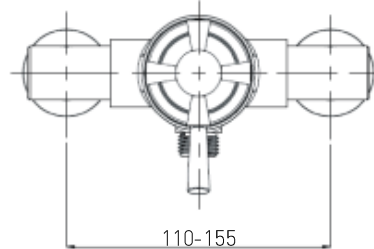

RIO

RIO THERMOSTATIC SURFACE MOUNTED DUAL CONTROL SHOWER VALVE WITH ADJUSTABLE RISER

Product Specification

Product Code:	R02 SHXAR C
Finish:	Chrome
Product Type:	Contemporary
Construction:	Body is of brass construction
Cartridge Type:	Thermostatic cartridge
Supply:	Suitable for all plumbing systems, preferably balanced
Inlet Connections:	15mm compression elbows
Outlet Connection:	G 1/2"
Water Pressure:	Min. 0.1 bar, Max. 5.0 bar
Dimensions for Fitting:	110-155mm inlet centres

Additional Information

- Dual control – Flow and temperature are controlled separately giving accurate control of both.
- Thermostatic cartridge maintains showering temperature to +/- 1°C by compensating for changes in the incoming water temperature and pressure providing a stable outlet temperature.
- Automatic shut off in the event of hot or cold water supply failure, thus reducing the risk of injury.
- Factory set to a maximum of 43°C to eliminate the ability to select an unsafe temperature - this can be adjusted to suit user preference.
- Supplied with 1.5m shower hose, riser rail, hose retainer and single function handset with rub clean nozzles.
- Supplied with a longer pair of elbows to give maximum inlet centres of 155mm.
- Chrome plated to BS EN 248.
- Swivel inlet elbows with 110-155mm inlet centres. Valve can be fed from top, bottom or rear.