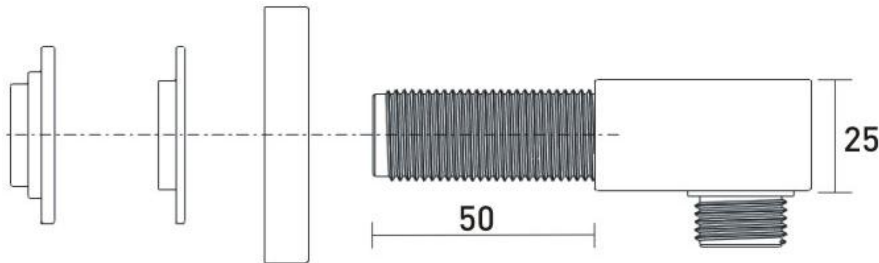

#### Product Specification

Product Code:	ARM WOSQ01 C
Finish:	Chrome
Product Type:	Contemporary
Supply:	Suitable for all plumbing systems
Inlet Connections:	1/2" BSP
Working Pressures:	Min 0.2bar, Max 8.0bar