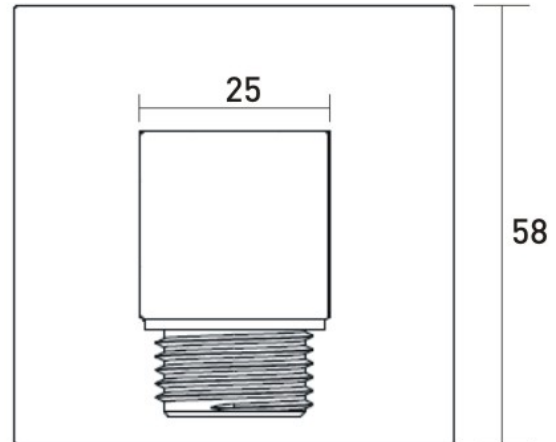

#### Product Specification

Product Code:	ARM WOSQ01 C
Finish:	Chrome
Product Type:	Contemporary
Supply:	Suitable for all plumbing systems
Inlet Connections:	1/2" BSP
Working Pressures:	Min 0.2bar, Max 8.0bar