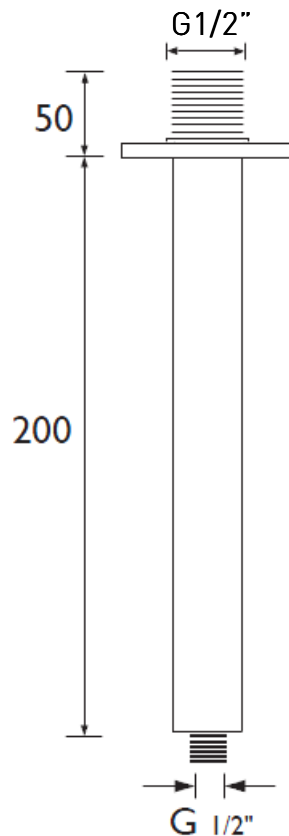

TECHNICAL DATA SHEET

SHOWER ACCESSORIES

200mm Ceiling Fed Shower Arm Chrome Plated

Product Specification

Product Code:	ARM CFRD02 C
Finish:	Chrome
Product Type:	Contemporary
Supply:	Suitable for all plumbing systems
Inlet Connections:	1/2" BSP
Working Pressures:	Min 0.2bar, Max 8.0bar

Additional Information

- Supplied with metal backnut.
- Chrome plated to BS EN 248.
- Designed to be used in conjunction with Bristan shower heads/roses and shower valves.

Technical Advice: For further information please call 0844 7016273 or email customer care@bristan.com