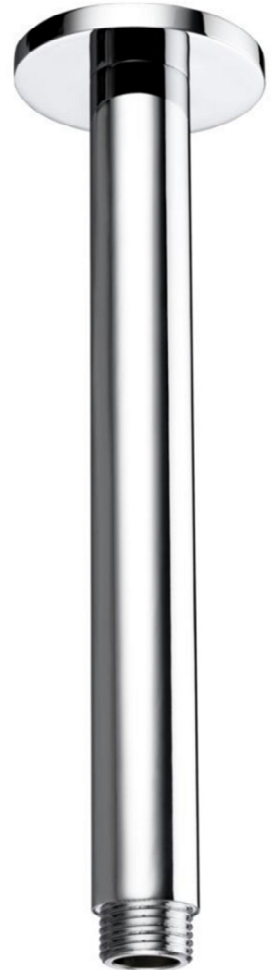

TECHNICAL DATA SHEET

SHOWER ACCESSORIES

200mm Ceiling Fed Shower Arm Chrome Plated

Product Specification

Product Code:	ARM CFRD02 C
Finish:	Chrome
Product Type:	Contemporary
Supply:	Suitable for all plumbing systems
Inlet Connections:	1/2" BSP
Working Pressures:	Min 0.2bar, Max 8.0bar

Additional Information

- Supplied with metal backnut.
- Chrome plated to BS EN 248.
- Designed to be used in conjunction with Bristan shower heads/roses and shower valves.

Technical Advice: For further information please call 0844 7016273 or email customer care@bristan.com