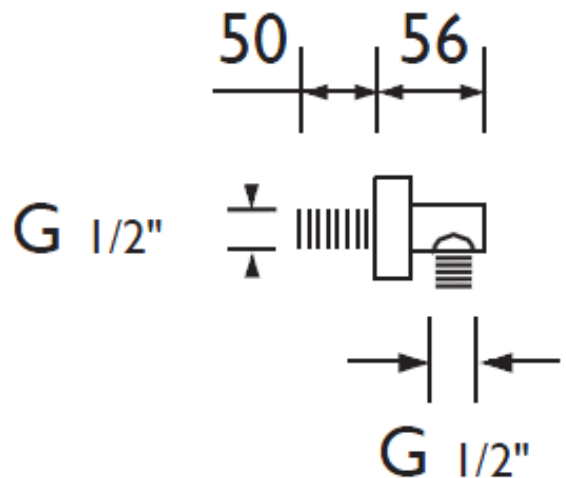

SHOWER ACCESSORIES

Round Wall Outlet Chrome Plated

Product Specification

Product Code:	ARM WORD01 C
Finish:	Chrome
Product Type:	Contemporary
Supply:	Suitable for all plumbing systems
Inlet Connections:	1/2" BSP
Working Pressures:	Min 0.2bar, Max 8.0bar

Additional Information

- Supplied with metal backnut.
- Chrome plated to BS EN 248.
- Designed to be used in conjunction with Bristan shower kits and shower valves.

Technical Advice: For further information please call 0844 7016273 or email customer@bristan.com