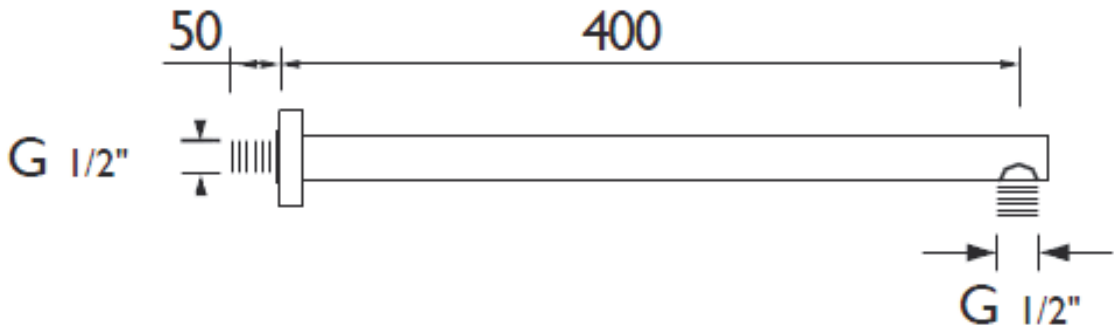

#### Product Specification

Product Code:	ARM WARD01 C
Finish:	Chrome
Product Type:	Contemporary
Supply:	Suitable for all plumbing systems
Inlet Connections:	1/2" BSP
Working Pressures:	Min 0.2bar, Max 8.0bar