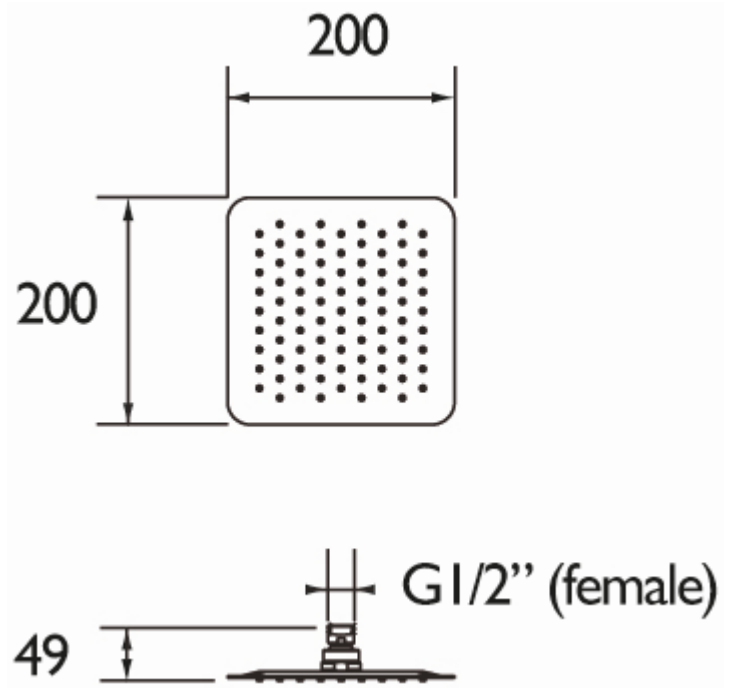

SHOWER ACCESSORIES

200mm Slimline Square Fixed Head Chrome Plated

Product Specification

Product Code:	FH SLSQ01 C
Finish:	Chrome
Product Type:	Contemporary
Supply:	Suitable for all plumbing systems
Inlet Connections:	1/2" BSP
Working Pressures:	Min 0.2bar, Max 8.0bar

Additional Information

- Comes complete with swivel joint.
- Chrome plated to BS EN 248.
- Rub clean nozzles makes this item easy to clean and maintain.
- Designed to be used in conjunction with Bristan shower arms and shower valves.