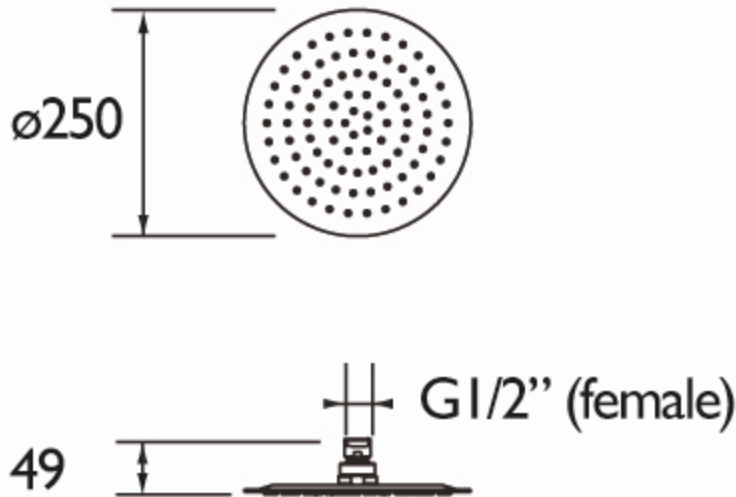

### 250mm Slimline Fixed Round Head Chrome Plated

#### Product Specification

Product Code:	FH SLRD02 C
Finish:	Chrome
Product Type:	Contemporary
Supply:	Suitable for all plumbing systems
Inlet Connections:	1/2" BSP
Working Pressures:	Min 0.2bar, Max 8.0bar

#### Additional Information

- Comes complete with swivel joint.
- Rub clean nozzles makes this item easy to clean and maintain.
- Chrome plated to BS EN 248.
- Designed to be used in conjunction with Bristan shower arms and shower valves.