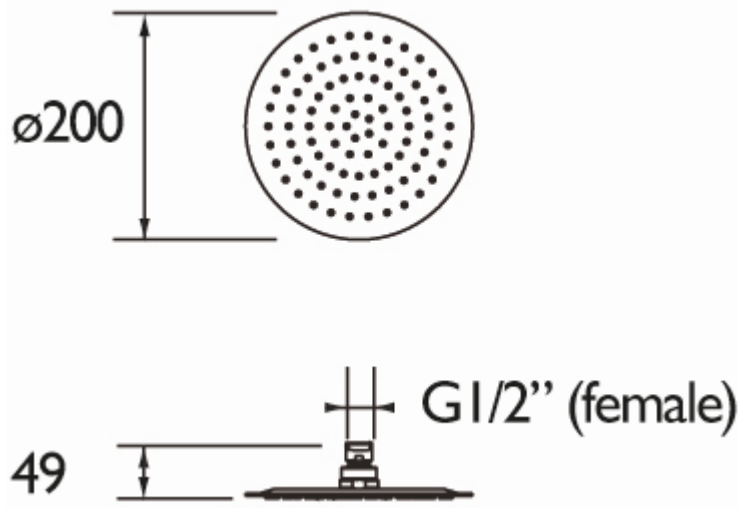

SHOWER ACCESSORIES

200mm Slimline Fixed Round Head Chrome Plated

Product Specification

Product Code:	FH SLRD01 C
Finish:	Chrome
Product Type:	Contemporary
Supply:	Suitable for all plumbing systems
Inlet Connections:	½" BSP
Working Pressures:	Min 0.2bar, Max 8.0bar

Additional Information

- Comes complete with swivel joint.
- Rub clean nozzles makes this item easy to clean and maintain.
- Chrome plated to BS EN 248.
- Designed to be used in conjunction with Bristan shower arms and shower valves.