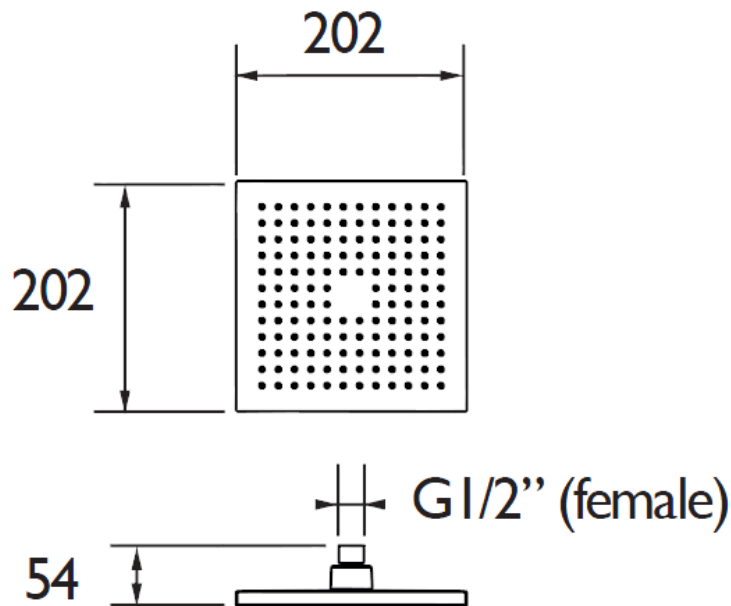

SHOWER ACCESSORIES

200mm Fixed Square Head Chrome Plated

Product Specification

Product Code:	FHC ABSQ01 C
Finish:	Chrome
Product Type:	Contemporary
Supply:	Suitable for all plumbing systems
Inlet Connections:	1/2" BSP
Working Pressures:	Min 0.2bar, Max 8.0bar

Additional Information

- Comes complete with swivel joint.
- Rub clean nozzles makes this item easy to clean and maintain.
- Chrome plated to BS EN 248.
- Designed to be used in conjunction with Bristan shower arms and shower valves.