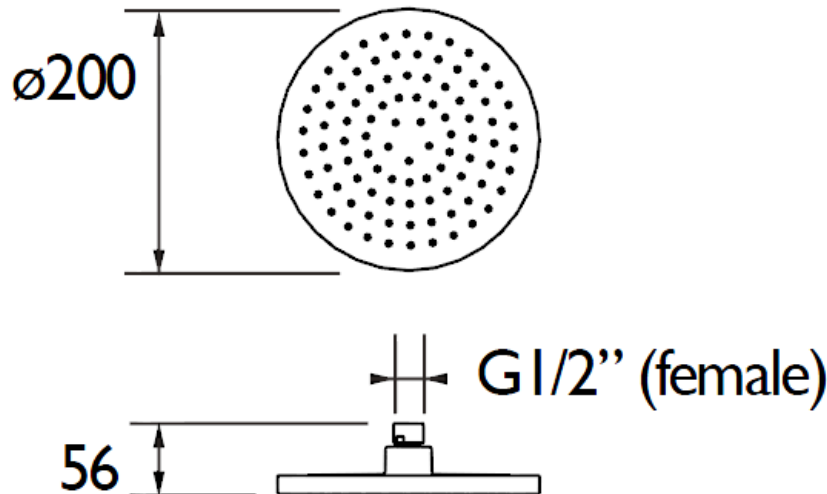

SHOWER ACCESSORIES

200mm Fixed Round Head Chrome Plated

Product Specification

Product Code:	FHC ABRD01 C
Finish:	Chrome
Product Type:	Contemporary
Supply:	Suitable for all plumbing systems
Inlet Connections:	1/2" BSP
Working Pressures:	Min 0.2bar, Max 8.0bar

Additional Information

- Comes complete with swivel joint.
- Rub clean nozzles makes this item easy to clean and maintain.
- Chrome plated to BS EN 248.
- Designed to be used in conjunction with Bristan shower arms and shower valves.