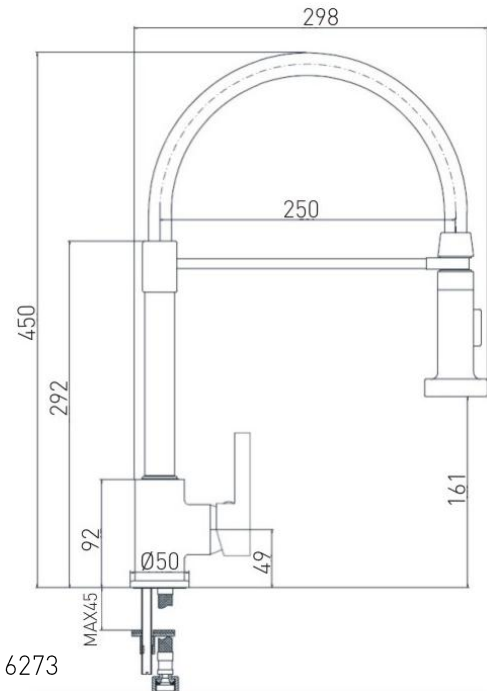

### Product Specification

Product Code:	LQR PROSNK C
Finish:	Chrome
Product Type:	Contemporary
Construction:	Body is of brass construction and is designed to conform to BS EN 200
Valve Type:	Ceramic Cartridge
Supply:	Suitable for all plumbing systems
Inlet Connections:	1/2" BSP
Working Pressures:	Min 1.0bar, Max 8.0bar