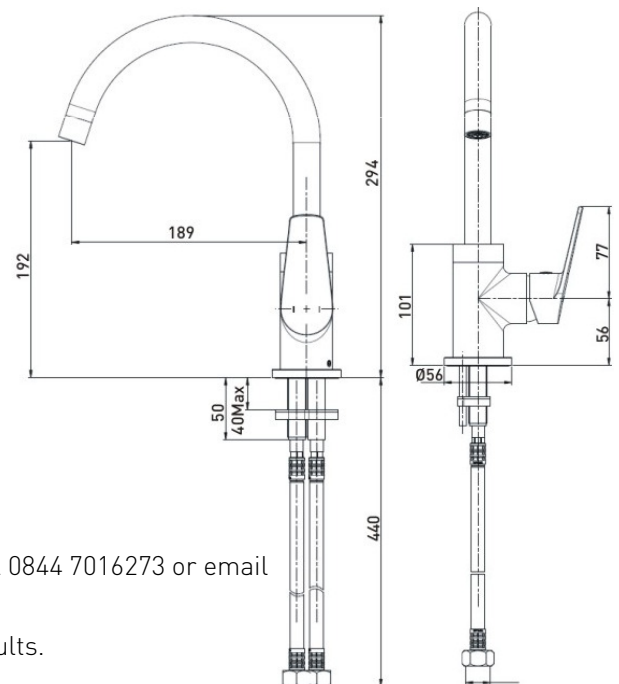

Additional Information

- Unique patented technology.
- Designed with the installer in mind to ensure installation and future maintenance is made quick and easy.
- Ceramic disc cartridge for added durability and ease of use.
- Supplied with flexible connecting pipes.
- Supplied with easy to use metal lever handle.
- Chrome plated to BS EN 248.