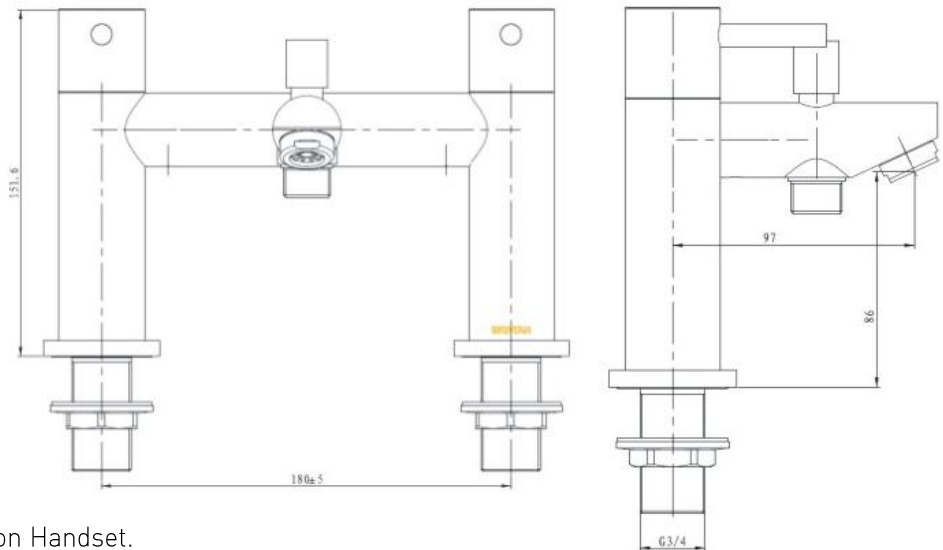

## BLITZ TAP RANGE BLITZ BATH SHOWER MIXER

### Product Specification

Product Code:	BTZ BSM C
Finish:	Chrome
Product Type:	Contemporary
Construction:	Body is of brass construction and is designed to conform to BS EN 200
Valve Type:	¼ Turn ¾" Ceramic Disc Valves
Supply:	Suitable for all plumbing systems
Inlet Connections:	¾" BSP
Working Pressures:	Min 0.2bar, Max 8.0bar