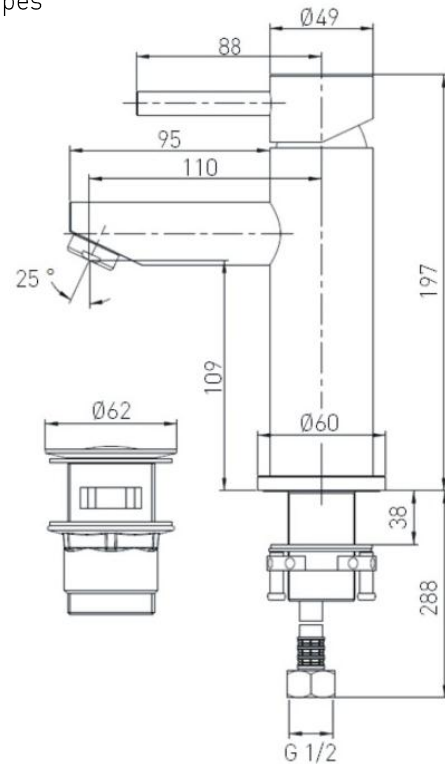

## Product Specification

Product Code:	BTZ BAS C
Finish:	Chrome
Product Type:	Contemporary
Construction:	Body is of brass construction and is designed to conform to BS EN 200
Valve Type:	40mm Ceramic Cartridge
Supply:	Suitable for all plumbing systems
Inlet Connections:	M10 x 15mm flexible connecting pipes
Working Pressures:	Min 0.2bar, Max 8.0bar