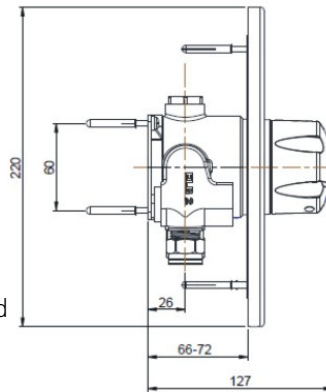

TECHNICAL DATASHEET

COMMERCIAL OPAC THERMOSTATIC CONCEALED SHOWER VALVE WITH CHROME HANDWHEEL

Product Specification

Product Code:	OP TS1503 CH C
Finish:	Chrome
Product Type:	Commercial
Construction:	Body is of brass construction and is designed to conform to BS EN 1111:1999 (HP) & BS EN 1287:1999 (LP)
Valve Type:	Thermostatic Cartridge
Supply:	Suitable for all plumbing systems (Preferably balanced)
Inlet Connections:	15mm compression elbows
Outlet Connections:	½" BSP
Working Pressures:	Min 0.2bar, Max 8.0bar Maximum Static Pressure: 10.0 bar
Dimensions for Fitting:	130mm inlet centres

Additional Information

- Single sequential control for both temperature & flow.
- Anti-vandal stainless steel concealing plate
- Automatic thermostatic shut-off in the event of hot or cold water failure.
- Check valves and serviceable filters as standard
- Supplied as 'valve only' and thus can be customised by choosing accessories from our Pick 'N' Mix showering options. Please see our Product and Price guide for details.
- Inlet centres of 130mm +/- 1mm.
- Chrome plated to BS EN 248.