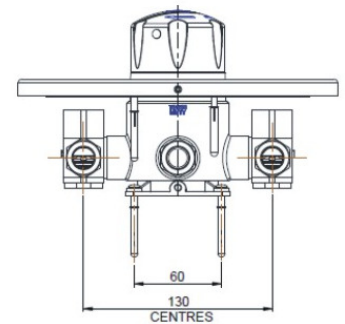

TECHNICAL DATASHEET

COMMERCIAL OPAC THERMOSTATIC CONCEALED SHOWER VALVE WITH CHROME HANDWHEEL

Product Specification

Product Code:	OP TS1503 CH C
Finish:	Chrome
Product Type:	Commercial
Construction:	Body is of brass construction and is designed to conform to BS EN 1111:1999 (HP) & BS EN 1287:1999 (LP)
Valve Type:	Thermostatic Cartridge
Supply:	Suitable for all plumbing systems (Preferably balanced)
Inlet Connections:	15mm compression elbows
Outlet Connections:	½" BSP
Working Pressures:	Min 0.2bar, Max 8.0bar Maximum Static Pressure: 10.0 bar
Dimensions for Fitting:	130mm inlet centres

Additional Information

- Single sequential control for both temperature & flow.
- Anti-vandal stainless steel concealing plate
- Automatic thermostatic shut-off in the event of hot or cold water failure.
- Check valves and serviceable filters as standard
- Supplied as 'valve only' and thus can be customised by choosing accessories from our Pick 'N' Mix showering options. Please see our Product and Price guide for details.
- Inlet centres of 130mm +/- 1mm.
- Chrome plated to BS EN 248.