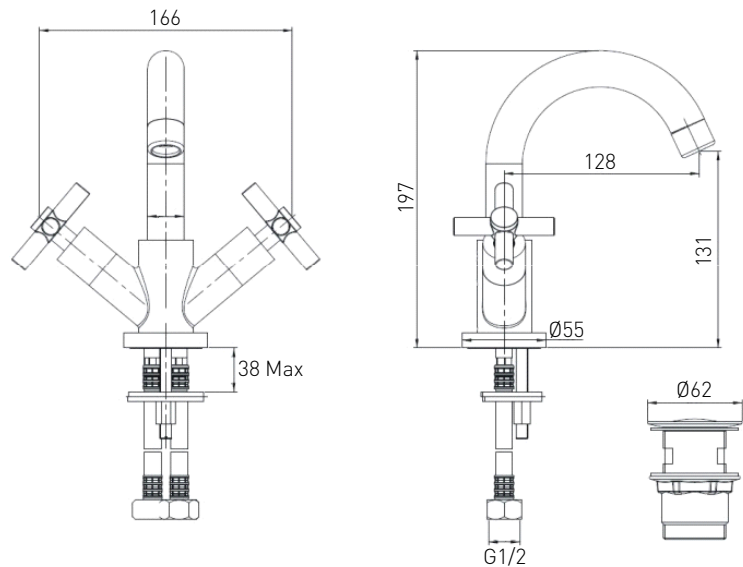

TECHNICAL DATASHEET

DECADE TAP RANGE DECADE BASIN MIXER

Product Specification

Product Code:	DX BAS C
Finish:	Chrome
Product Type:	Contemporary
Construction:	Body is of brass construction and is designed to conform to BS EN 200
Valve Type:	¼ Turn ½" ceramic disc valves
Supply:	Suitable for all plumbing systems
Inlet Connections:	M10 x 15mm flexible connecting pipes
Working Pressures:	Min 0.2bar, Max 8.0bar