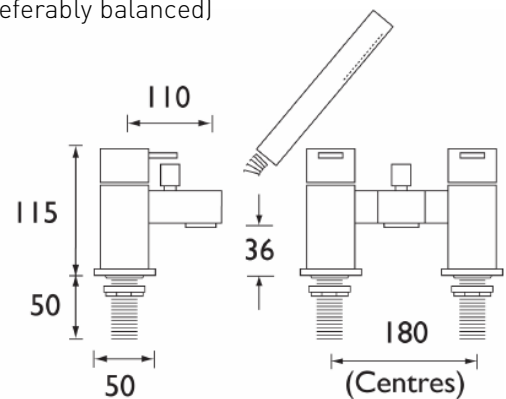

TECHNICAL DATASHEET

Quadrato Quadrato Bath Shower Mixer Chrome

Product Specification

Product Code:	QD BSM E6 C, QD BSM E8 C
Finish:	Chrome Plated
Product Type:	Contemporary
Construction:	Body is of brass construction and is designed to conform to BS EN 200.
Valve Type:	¼ turn ¾" ceramic disc valves
Supply:	Suitable for all plumbing systems (Preferably balanced)
Inlet Connections:	¾" BSP
Outlet Connection:	G ½"
Working Pressures:	Min 0.5bar, Max 8.0bar
Dimensions for Fitting:	180mm inlet centres

1750mm HOSE, RUB CLEAN
HANDSET & WALL BRACKET

Additional Information

- Supplied with metal handles
- Chrome plated to BS EN 248
- Supplied with single function rub clean handset, 1.75m hose & wall bracket
- Product supplied with either a 6 or 8 litre per minute flow regulator which can be fitted to the shower hose outlet to reduce water consumption and increase water efficiency (Flow Regulator accurate +/- 10%).