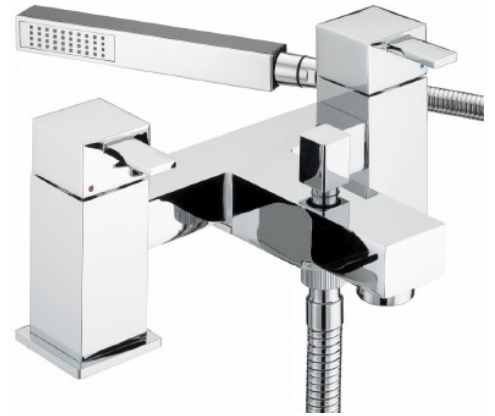

TECHNICAL DATASHEET

Quadrato Quadrato Bath Shower Mixer Chrome

Product Specification

Product Code:	QD BSM E6 C, QD BSM E8 C
Finish:	Chrome Plated
Product Type:	Contemporary
Construction:	Body is of brass construction and is designed to conform to BS EN 200.
Valve Type:	¼ turn ¾" ceramic disc valves
Supply:	Suitable for all plumbing systems (Preferably balanced)
Inlet Connections:	¾" BSP
Outlet Connection:	G ½"
Working Pressures:	Min 0.5bar, Max 8.0bar
Dimensions for Fitting:	180mm inlet centres

1750mm HOSE, RUB CLEAN
HANDSET & WALL BRACKET

Additional Information

- Supplied with metal handles
- Chrome plated to BS EN 248
- Supplied with single function rub clean handset, 1.75m hose & wall bracket
- Product supplied with either a 6 or 8 litre per minute flow regulator which can be fitted to the shower hose outlet to reduce water consumption and increase water efficiency (Flow Regulator accurate +/- 10%).