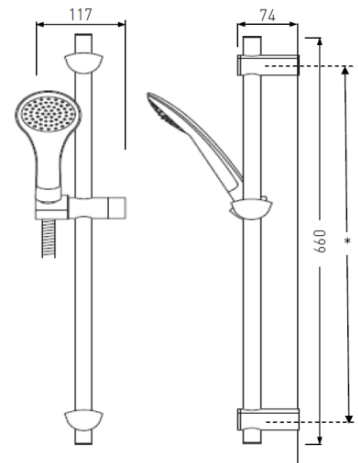

### Product Specification

Product Code: EVC KIT01 C  
EVC KIT01 WC  
EVC KIT01 2M C  
Finish: Chrome Plated  
Product Type: Contemporary

### Additional Information

- Kit includes: Slider Rail, Shower Hose, Hose Retaining Ring and Single Function Handset
- Supplied with an 8 litre per minute flow regulator
- The riser rail brackets can be positioned up or down the riser rail as required. This allows any existing holes to be reused or covered by the wall brackets. The brackets can also be adjusted to sit in the middle of the tiles or in the tile joints.
- Chrome plated to BS EN 248.