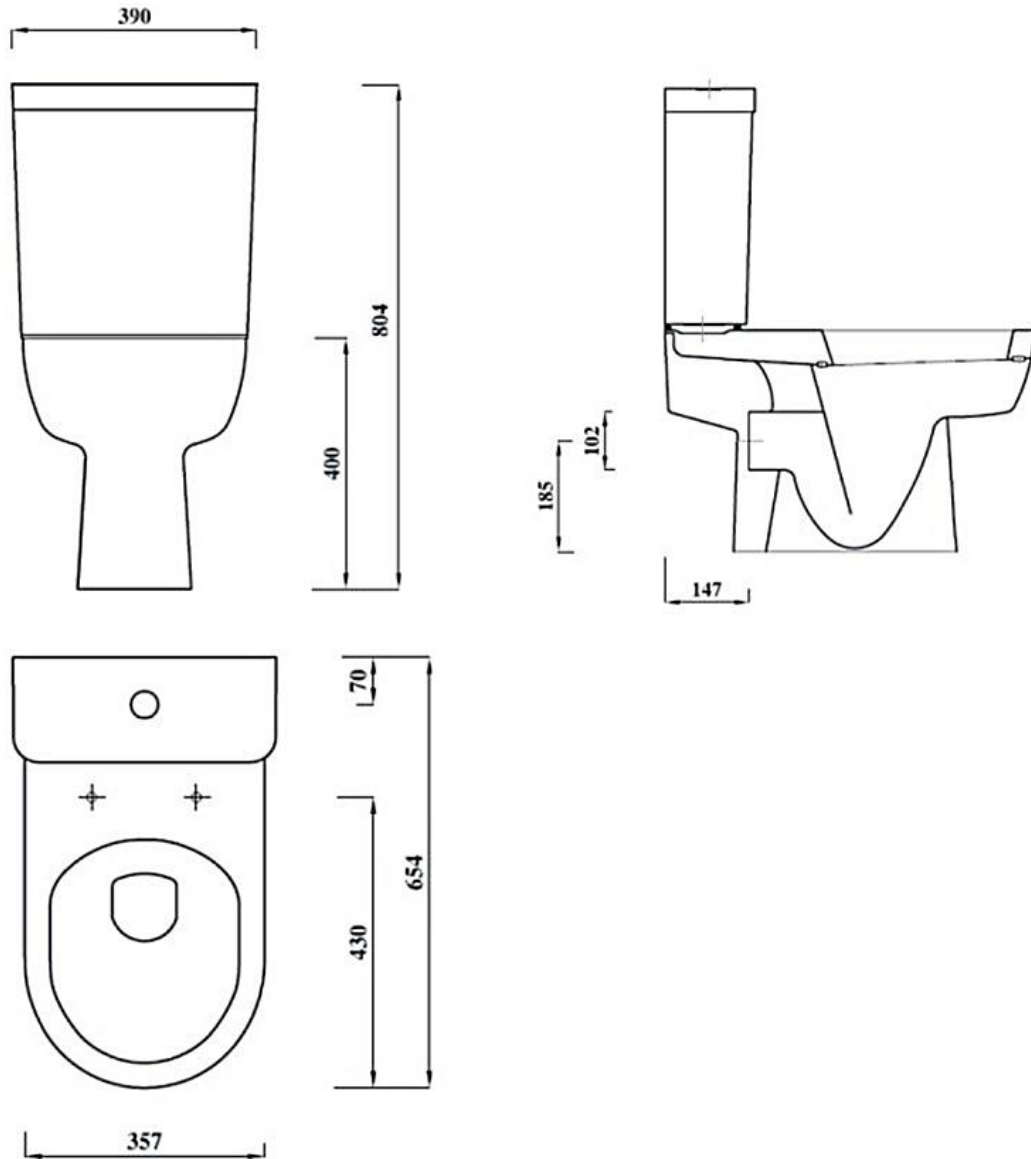

Qube Close Coupled Cistern

The information contained on this page was correct at date of issue. Fitting dimensions are provided as a guide only. Some variations may occur due to manufacturing tolerances. We reserve the right to change specifications without prior notice.

1CHI 12/01/07

Technical Advice: For further information please call 0844 7016273 or email customercare@bristan.com

Guarantee: 5 years covering manufacturing faults.