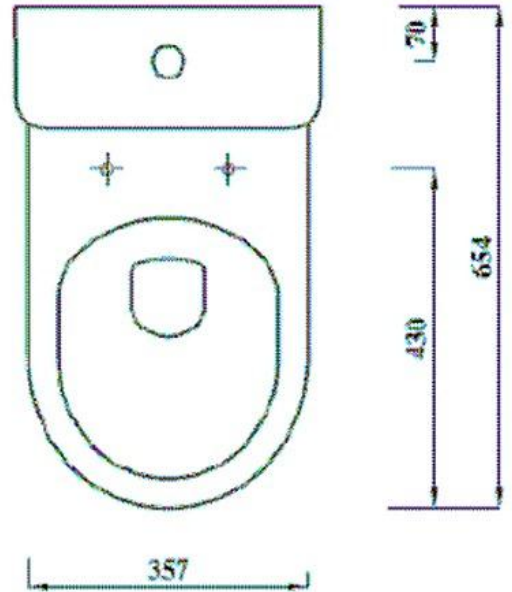

TECHNICAL DATA SHEET

BRISTAN

Qube Close Coupled Cistern

Product Specification

Product Code:	CL/QU CC CISTERN W
Finish:	White
Product Type:	Contemporary
Construction:	Vitreous China
Dimensions for fitting:	Height: 804mm Width: 390mm Depth: 654mm

Additional Information

- 4/6 Litre dual flush, cable operated
- Chrome push button
- To be used with a close coupled toilet pan.
- Vitreous China manufactured to : BS EN 33:2012
BS EN 997:2012
BS EN 3402:1969