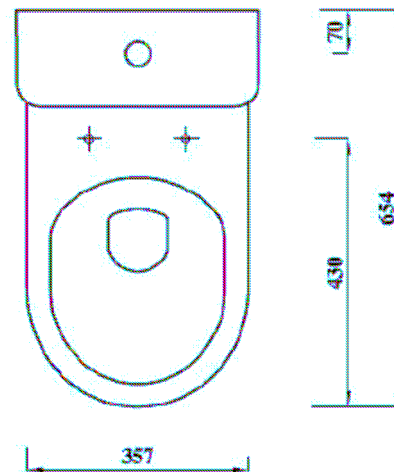

CHILL/QUBE

CLOSE - COUPLED PAN

Product Specification

Product Code:	CL/QU CC PAN W
Finishes:	White
Product Type:	Contemporary
Construction:	Ceramic
Dimensions:	357mm Width 654mm Depth

Additional Information