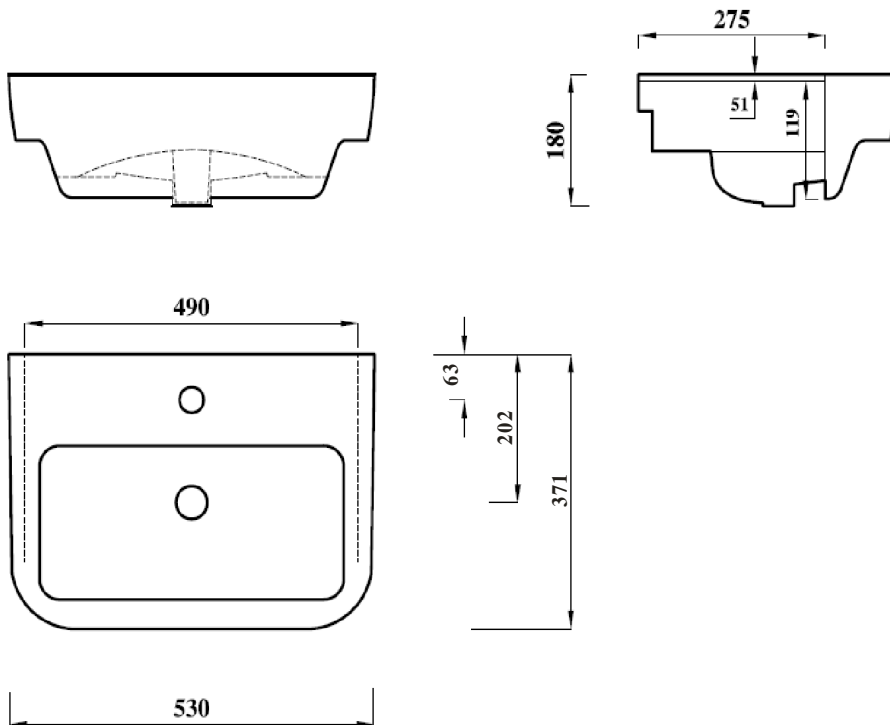

QUBE

QUBE SEMI RECESSED 1 TAP HOLE BASIN

Product Specification

Product Code:	QU SEMI BASIN 1H W
Finishes:	White
Product Type:	Contemporary
Construction:	Ceramic
Dimensions:	530mm Width 371mm Depth

© Bristan Group 2009

Additional Information

- Compatible with Chill/ Qube pedestal
- One Tap hole - requires a 1- hole basin mixer tap.
- With built in overflow.

Technical Advice: For further information please call 0844 7016273 or email customer@bristan.com
Guarantee: 5 years covering manufacturing faults