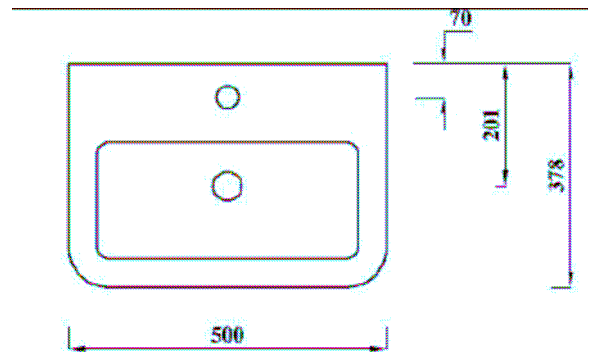

### QUBE 1 TAP HOLE CLOAKROOM BASIN

#### Product Specification

<b>Product Code:</b>	QU CLOAK BASIN 1H W
<b>Finishes:</b>	White
<b>Product Type:</b>	Contemporary
<b>Construction:</b>	Ceramic
<b>Dimensions:</b>	500mm Width 378mm Depth