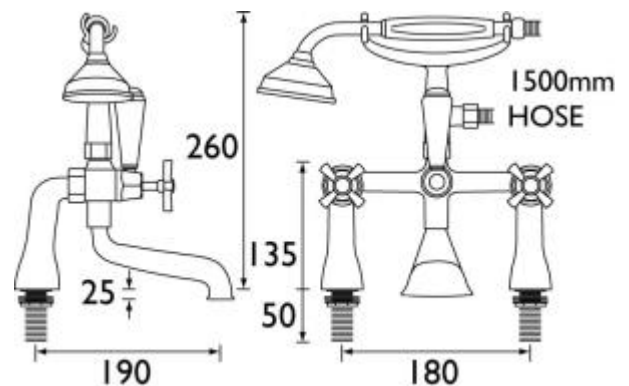

Technical Advice: For further information please call 0844 7016273 or email customer care@bristan.com.
Guarantee: 5 years covering manufacturing faults.

Flow Rates (litres per minute)

System Pressure	0.2bar	0.5bar	1bar	2bar	3bar	5bar
Bath fill	31.0	51.4	72.7	102.9	126.0	162.6
Handset	4.9	8.5	12.5	19.0	23.2	30.0

Bristan, Birch Coppice Business Park, Dordon, Tamworth, B78 15G
Telephone: 0844 701 6274 Facsimile: 0844 701 6275
Web Site: www.bristan.com Email: enquire@bristan.com

The information contained on this page was correct at date of issue. Fitting dimensions are provided as a guide only. Some variation may occur due to manufacturing tolerances. Bristan pursues a policy of continuing improvement in design and performance of its products and so reserves the right to change specifications without prior notice.

For latest prices and delivery to your door visit MyTub Ltd - www.mytub.co.uk - info@mytub.co.uk