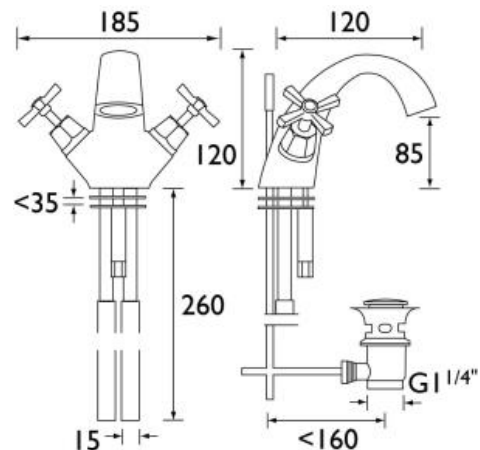

Additional Information

- Supplied with pop-up waste
- Supplied with metal handles
- Chrome plated to BS EN 248

Technical Advice: For further information please call 0844 7016273 or email customer@bristan.com.
Guarantee: 5 years covering manufacturing faults.

Flow Rates (litres per minute)

System Pressure	0.2bar	0.5bar	1bar	2bar	3bar	5bar
D BAS C CD (mixed)	16.2	25.7	36.4	51.5	63.0	81.4