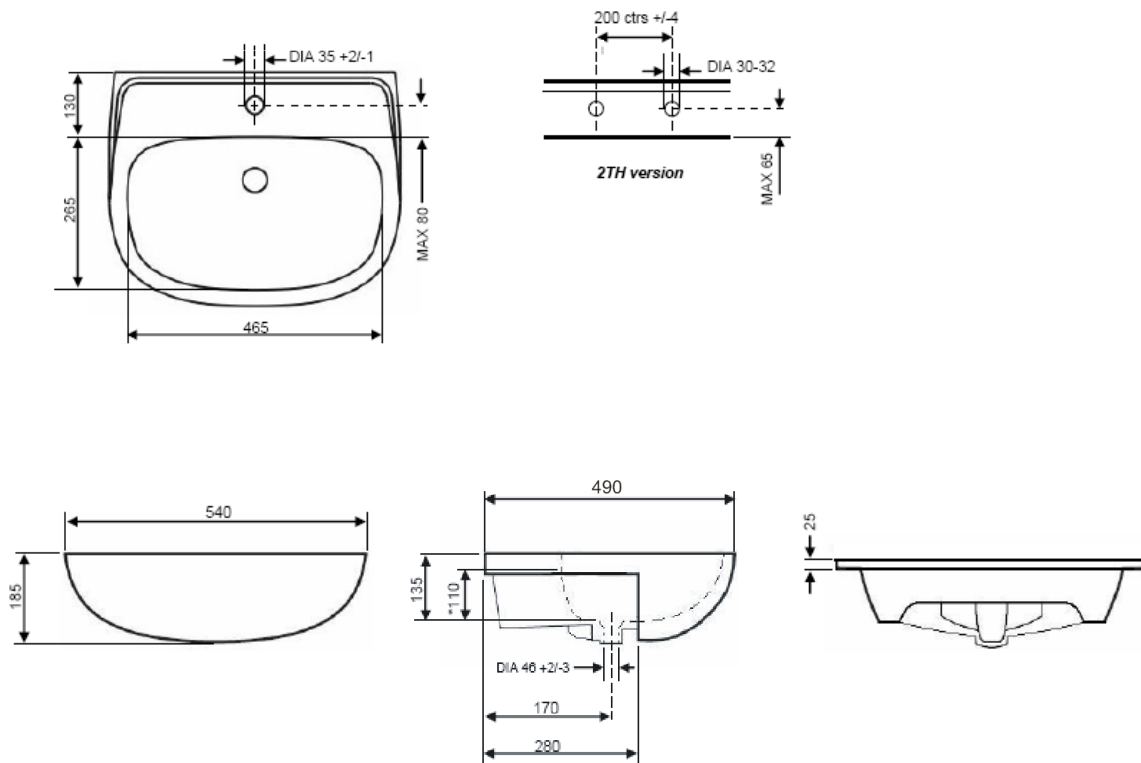

Dimensions:

Note: All dimensions are shown in mm

Bristan, Birch Coppice Business Park, Dordon, Tamworth, B78 1SG
Telephone: 0844 701 6274 Facsimile: 0844 701 6275
Web Site: www.bristan.com Email: enquire@bristan.com

The information contained on this page was correct at date of issue. Fitting dimensions are provided as a guide only. Some variation may occur due to manufacturing tolerances. Bristan pursues a policy of continuing improvement in design and performance of its products and so reserves the right to change specifications without prior notice.