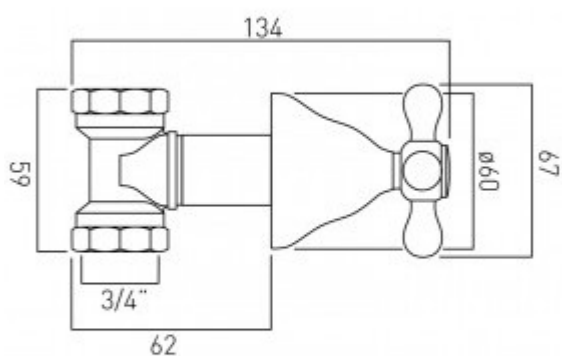

Technical sheet:

chrome: VIC-143/CD-3/4-C/P
antique gold: VIC-143/CD-3/4-A/G

technical drawing

description:

concealed stop valve 3/4"
wall mounted
ceramic cartridge AST-VALVE/CD/HT-3/4
3/4" inlet & 3/4" outlet
wall mount 62mm
supplied with both hot and cold indices
chrome or antique gold