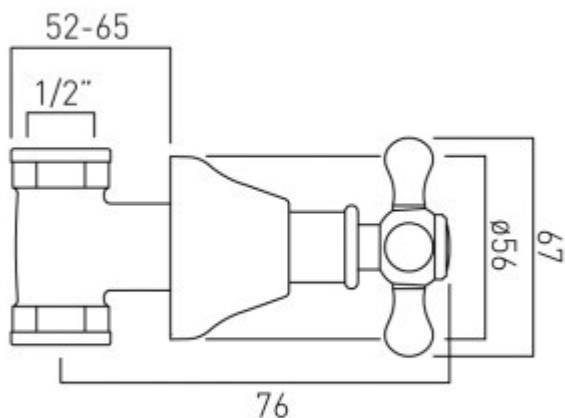

Technical sheet:

chrome: VIC-143/CD-1/2-C/P
antique gold: VIC-143/CD-1/2-A/G

technical drawing

description:

concealed stop valve 1/2"
wall mounted
ceramic cartridge VIC-VALVE/CD/CL-1/2
1/2" inlet and 1/2" outlet
min-max wall mount 52-65mm
supplied with both hot and cold indices
chrome or antique gold