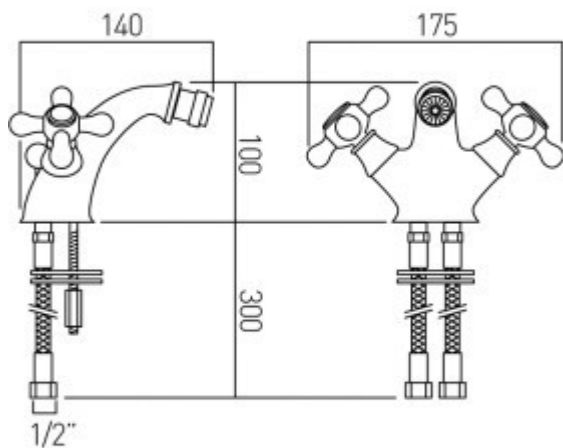

**Technical sheet:**  
chrome: VIC-110/CD-C/P  
antique gold: VIC-110/CD-A/G

technical drawing

description:

mono bidet mixer  
deck mounted  
with pop-up waste  
with water flow straightener  
with water flow aerator  
cold ceramic cartridge AST-VALVE/CD/CL-1/2  
hot ceramic cartridge AST-VALVE/CD/HT-1/2  
2 x 1/2" nut x 300mm flexipipe connections  
chrome or antique gold

finishes:

chrome  
antique gold

minimum operating pressure: 0.2 bar LP

**ECO** flow regulator: FR-100/5-PLA

guarantee:

chrome: 12 year guarantee  
antique gold: 12 year guarantee

VADO wedmore road cheddar somerset england bs27 3eb