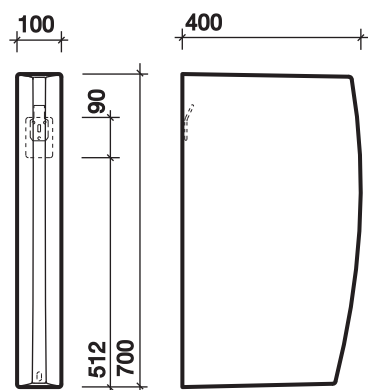

urinal division

to specify/order:

Please use the eight character reference shown below

Urinal division

Urinal division

VC7051WH

applications

For use with urinal bowls.

material

Vitreous china.

colours

White WH.

fixing

Screw to wall and fitted on wall hanger
(supplied with product).
Screw fixings not supplied.

All measurements shown are in millimetres. Drawing sizes are not to scale.