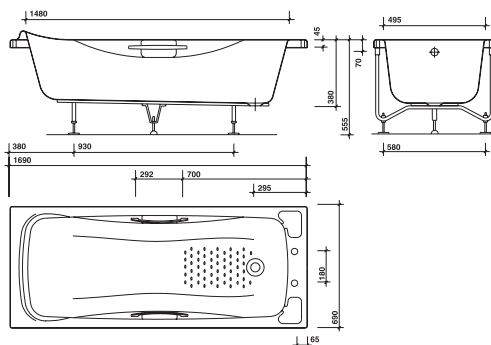

Semi-Recessed Basin

- RE4661WH** 550 x 450mm Semi-Recessed Basin, 1 Tap Hole
- RE4662WH** 550 x 450mm Semi-Recessed Basin, 2 Tap Hole

Signature Low Volume Rectangular Bath - Acrylic

- SE8520WH** 1700 x 700mm, No Tap Hole, Chrome Plated Grips
- SE8522WH** 1700 x 700mm, 2 Tap Hole, Chrome Plated Grips
- GN7121WH** 1700mm Front Panel
- GN7122WH** 700mm End Panel