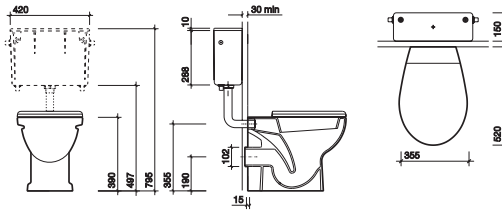

Twyford
FOR LIFE

WC Suite

- AR1148WH** Close Coupled WC Pan, Horizontal Outlet
- AR1145WH** Close Coupled WC Pan, Bottom Outlet
- AR2342WH** Close Coupled 4/2.6 Litre Flushwise®, Push Button Cistern, Dual Flush
- AR7815WH** Seat and Cover with Stainless Steel Hinges
- AR7853WH** Seat and Cover with Soft Closing Mechanism
- AR7810WH** Seat and Cover with Plastic Hinges

Back-to-Wall WC Suite

- AR1438WH** Back-to-Wall Pan
- CX9642XX** Flushwise® Concealed Cistern 4/2.6 Litre Push Button, Dual Flush
- AR7815WH** Seat and Cover with Stainless Steel Hinges
- AR7853WH** Seat and Cover with Soft Closing Mechanism
- AR7810WH** Seat and Cover with Plastic Hinges