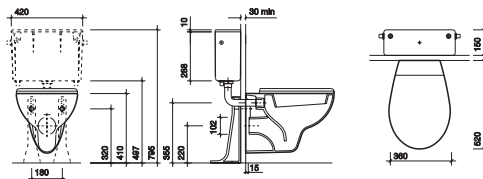

Wall Hung WC Suite

- **AR1738WH** Wall Hung Pan
- **CX9642XX** Flushwise® Concealed Cistern 4/2.6 Litre Push Button, Dual Flush
- **AR7815WH** Seat and Cover with Stainless Steel Hinges
- **AR7853WH** Seat and Cover with Soft Closing Mechanism
- **AR7810WH** Seat and Cover with Plastic Hinges
- **SR8138XX** Wall Hung Fixing Kit