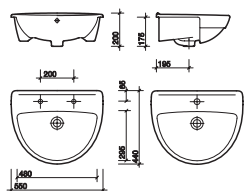

Semi-Recessed Basin

- **RE4661WH** 550 x 450mm Semi-Recessed Basin, 1 Tap Hole
- **RE4662WH** 550 x 450mm Semi-Recessed Basin, 2 Tap Hole