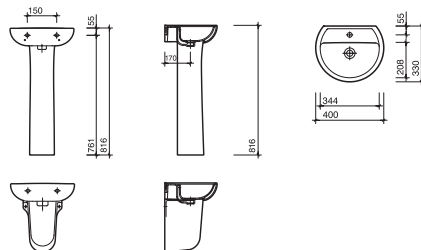

Handrinse Basin

- **AR4811WH** 400 x 330mm Handrinse Basin, 1 Tap Hole
- **AR4812WH** 400 x 330mm Handrinse Basin, 2 Tap Hole
- **GR4910WH** Full Pedestal
- **SR1015XX** Wall Bolts
- **WF8606CP** Chrome Bottle Trap

The Waterwise Marque - the first scheme in the UK to highlight water efficient products. It is awarded annually to products which reduce water wastage or raise awareness of water efficiency.

Please visit the Waterwise website: www.waterwise.org.uk for more information

A range of Tiyford products are registered for the DEFRA Enhanced Capital Allowance Schemes (ECA). Water technology list for efficient toilets.

Please visit the DEFRA website: www.eca-water.gov.uk for more information