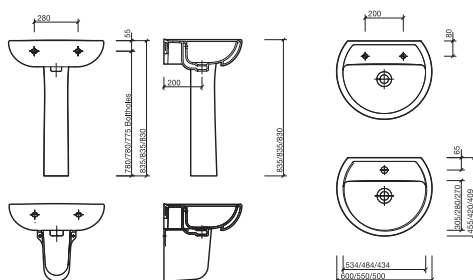

Washbasins

- **AR4311WH** 600 x 455mm Basin, 1 Tap Hole
- **AR4312WH** 600 x 455mm Basin, 2 Tap Hole
- **AR4211WH** 550 x 420mm Basin, 1 Tap Hole
- **AR4212WH** 550 x 420mm Basin, 2 Tap Hole
- **AR4111WH** 500 x 410mm Basin, 1 Tap Hole
- **AR4112WH** 500 x 410mm Basin, 2 Tap Hole
- **RE4910WH** Full Pedestal
- **AR4970WH** Semi Pedestal
- **TI1967XX** Total Install® Upgrade Pack (to fit basins 600 & 550mm)