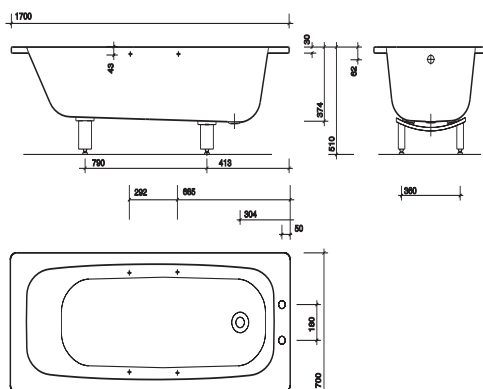

Semi-Recessed Basin

- RE4661WH** 550 x 450mm Semi-Recessed Basin, 1 Tap Hole
- RE4662WH** 550 x 450mm Semi-Recessed Basin, 2 Tap Hole

Signature Low Volume Rectangular Bath - Acrylic

- SE8520WH** 1700 x 700mm, No Tap Hole, Chrome Plated Grips
- SE8522WH** 1700 x 700mm, 2 Tap Hole, Chrome Plated Grips
- GN7121WH** 1700mm Front Panel
- GN7122WH** 700mm End Panel

Celtic Low Volume Bath - Steel

- CE1572WH** 1700 x 700mm, Low Volume 2 Tap Hole, Slip Resistant, Inc Chrome Plated Grips
- BS1522WH** 1700 x 700mm, 2 Tap Hole, Inc Grips
- GN7121WH** 1700mm Front Panel
- GN7122WH** 700mm End Panel