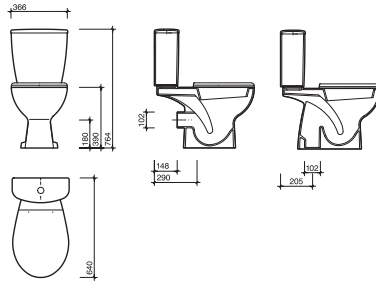

Twyford
FOR LIFE

WC Suite

- AR1148WH** Close Coupled WC Pan, Horizontal Outlet
- AR1145WH** Close Coupled WC Pan, Bottom Outlet
- AR2342WH** Close Coupled 4/2.6 Litre Flushwise®, Push Button Cistern, Dual Flush
- AR7815WH** Seat and Cover with Stainless Steel Hinges
- AR7853WH** Seat and Cover with Soft Closing Mechanism
- AR7810WH** Seat and Cover with Plastic Hinges

Back-to-Wall WC Suite

- AR1438WH** Back-to-Wall Pan
- CX9642XX** Flushwise® Concealed Cistern 4/2.6 Litre Push Button, Dual Flush
- AR7815WH** Seat and Cover with Stainless Steel Hinges
- AR7853WH** Seat and Cover with Soft Closing Mechanism
- AR7810WH** Seat and Cover with Plastic Hinges