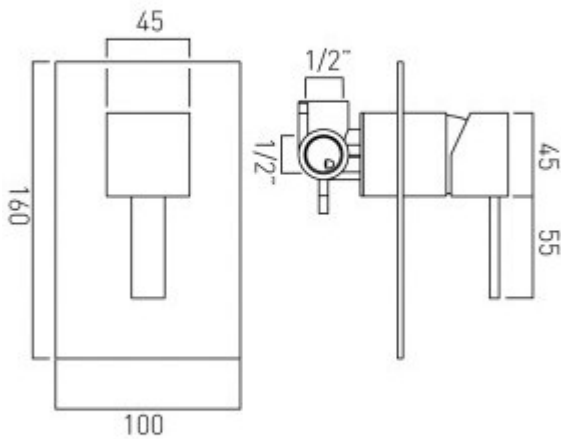

technical drawing

**description:**

concealed shower valve  
single lever  
wall mounted  
ceramic cartridge CAR-K40A  
2 x 1/2" female inlets  
1 x 1/2" female outlet  
min-max wall mount 40mm-70mm  
optimum installation depth 55mm