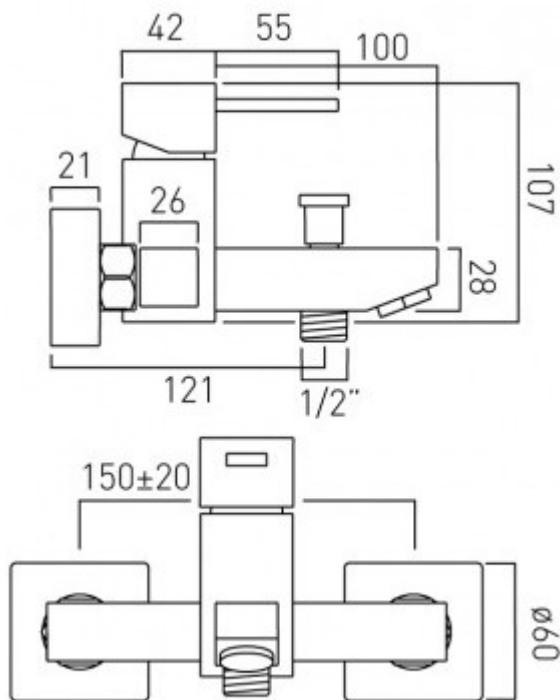

technical drawing

description:

exposed bath shower mixer  
single lever  
wall mounted  
without shower kit  
with water flow straightener  
with water flow aerator  
ceramic cartridge CAR-K40B  
1/2" x 3/4" x 45mm eccentrics connections

finishes:

chrome

minimum operating pressure: 1.5 bar MP

**Eco** flow regulator: FR-SHOWER/9-C/P

guarantee:

12 year guarantee

VADO wedmore road cheddar somerset england bs27 3eb

tel 01934 744466 fax 01934 744345 sales@vado-uk.com www.vado-uk.com