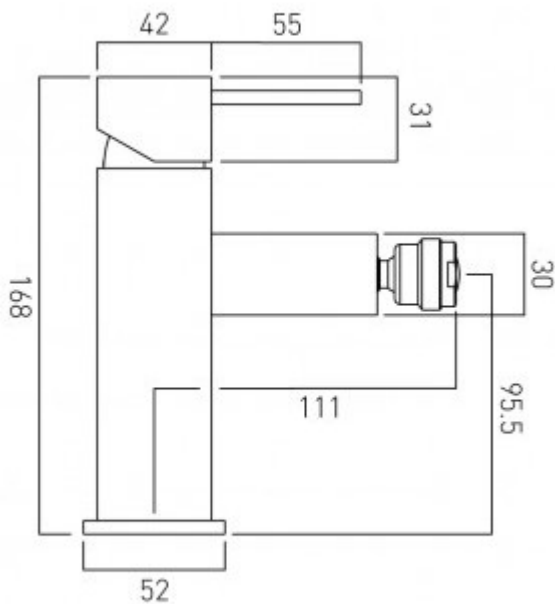

technical drawing

description:

mono bidet mixer
single lever
deck mounted
smooth bodied
without pop-up waste
with water flow aerator
ceramic cartridge CAR-K35A
2 x 1/2" x 400mm flexipipe connections
deck mount drill hole diameter 32mm

finishes:

chrome

minimum operating pressure: 0.2 bar LP

Eco flow regulator: FR-100/5-PLA

guarantee:

12 year guarantee

VADO wedmore road cheddar somerset england bs27 3eb

tel 01934 744466 fax 01934 744345 sales@vado-uk.com www.vado-uk.com