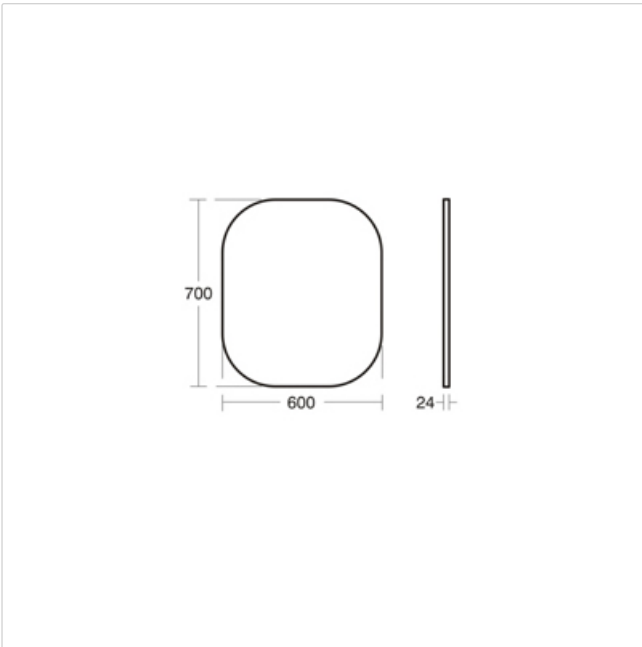

SoftMood Mirror 600mm anti steam

Illustrated

T7825 Softmood mirror 600 x 25 x 700mm, anti-steam system

T7829 Softmood curved led lamp

Configuration options

Material

Glass

Designer

Franco Bertoli

Weights

T7825 8.00KG

T7829 1.00KG

Colours

Mirrored (BH)

Frequently used applications

Hotels