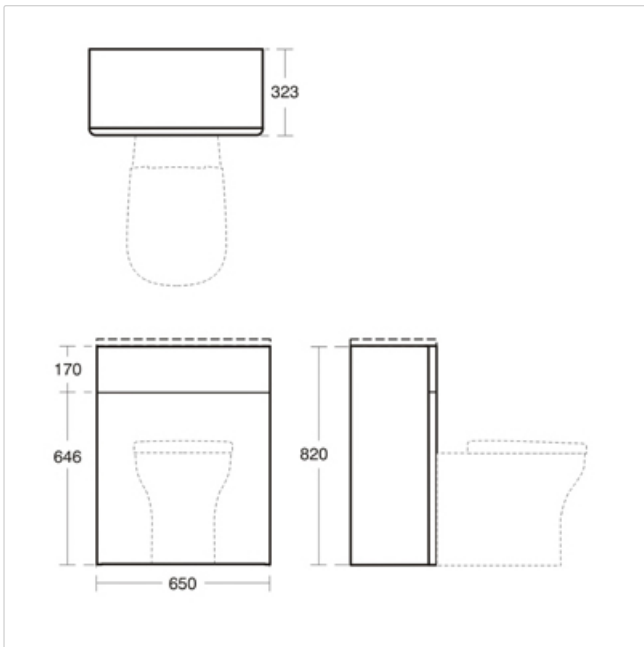

Designer

Franco Bertoli

Frequently used applications

Hotels

Residential

Tel: 0870 122 8822
Fax: 0870 122 8282
Email: info@idealspec.co.uk
Web: www.idealspec.co.uk