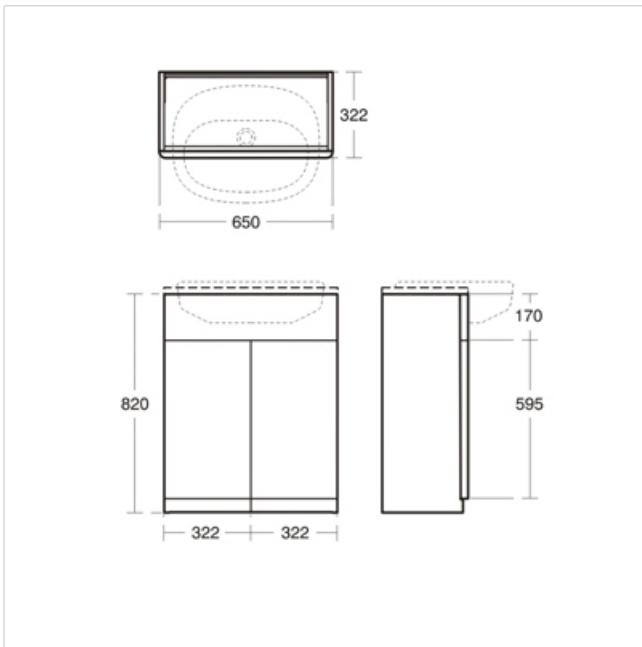

SoftMood Semi-Countertop Unit & WC unit

Illustrated

- T7818** Softmood semi countertop unit 650 x 320 x 820mm, 2 doors
- T0553** Softmood 55cm semi-countertop washbasin
- A4592** Attitude single lever one hole basin mixer with classic outlet & pop-up waste
- J4284** Space saving trap and waste pipe assembly for use with furniture basin units
- T7833** Softmood worktop 1300 x 440 x 25mm, for semi-countertop washbasin
- T7819** Softmood WC unit 650 x 320 x 820mm with pre-fitted front access cistern & push button
- T6392** SoftMood soft close seat and cover
- T3226** Softmood wall mounted bowl
- E0060** Support frame with bolts for wall hung WC pans

Configuration options

Material

Laminated / MFC / Foil Wrapped MDF

Standards

EN 14749:2005

Weights

T7818	27.00KG
T0553	10.75KG
A4592	2.20KG
J4284	0.10KG
T7833	10.00KG
T7819	25.00KG
T6392	2.70KG
T3226	21.90KG
E0060	4.28KG