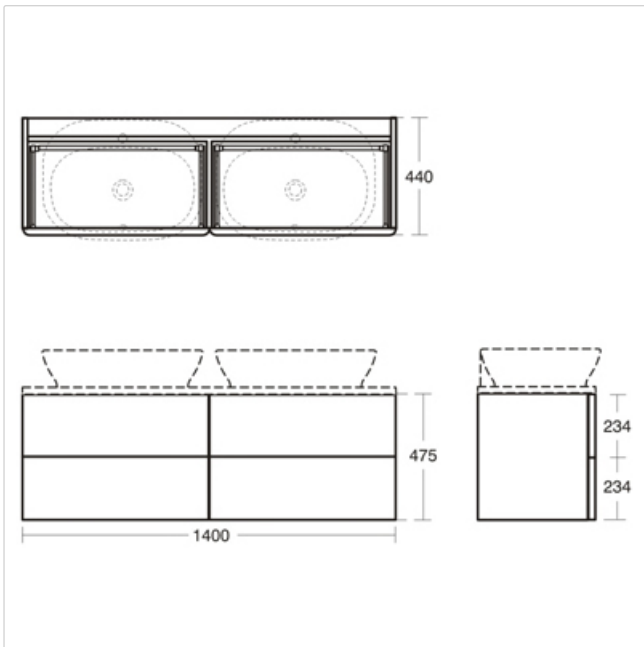

Frequently used applications

Hotels

Residential

Tel: 0870 122 8822
Fax: 0870 122 8282
Email: info@idealspec.co.uk
Web: www.idealspec.co.uk

Date created: 24/03/2015