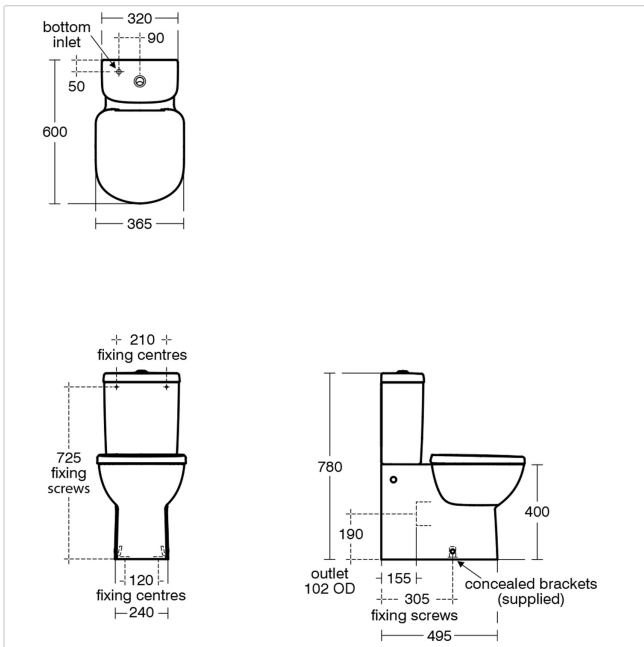

Tempo Close Coupled Back-to-Wall WC Pan

Illustrated

- T3287** Tempo close coupled back-to-wall WC pan
- T4271** Tempo close coupled delay fill, valve cistern 4/2.6 litre dual flush push button bottom supply and internal overflow
- T6799** Tempo seat and cover for short projection T3287 bowl

Configuration options

Material

Vitreous China

Weights

T3287	27.50KG
T4271	11.00KG
T6799	2.70KG

Special Notes

WC screwed to floor and cistern screwed to wall. Joint to wall sealed with waterproof sealant (not supplied).

Designer

Robin Levien, RDI

Colours

White (01)

Frequently used applications

Education	Hotels
Office	Public Building
Residential	

Tel: 0870 122 8822
 Fax: 0870 122 8282
 Email: info@idealspec.co.uk
 Web: www.idealspec.co.uk