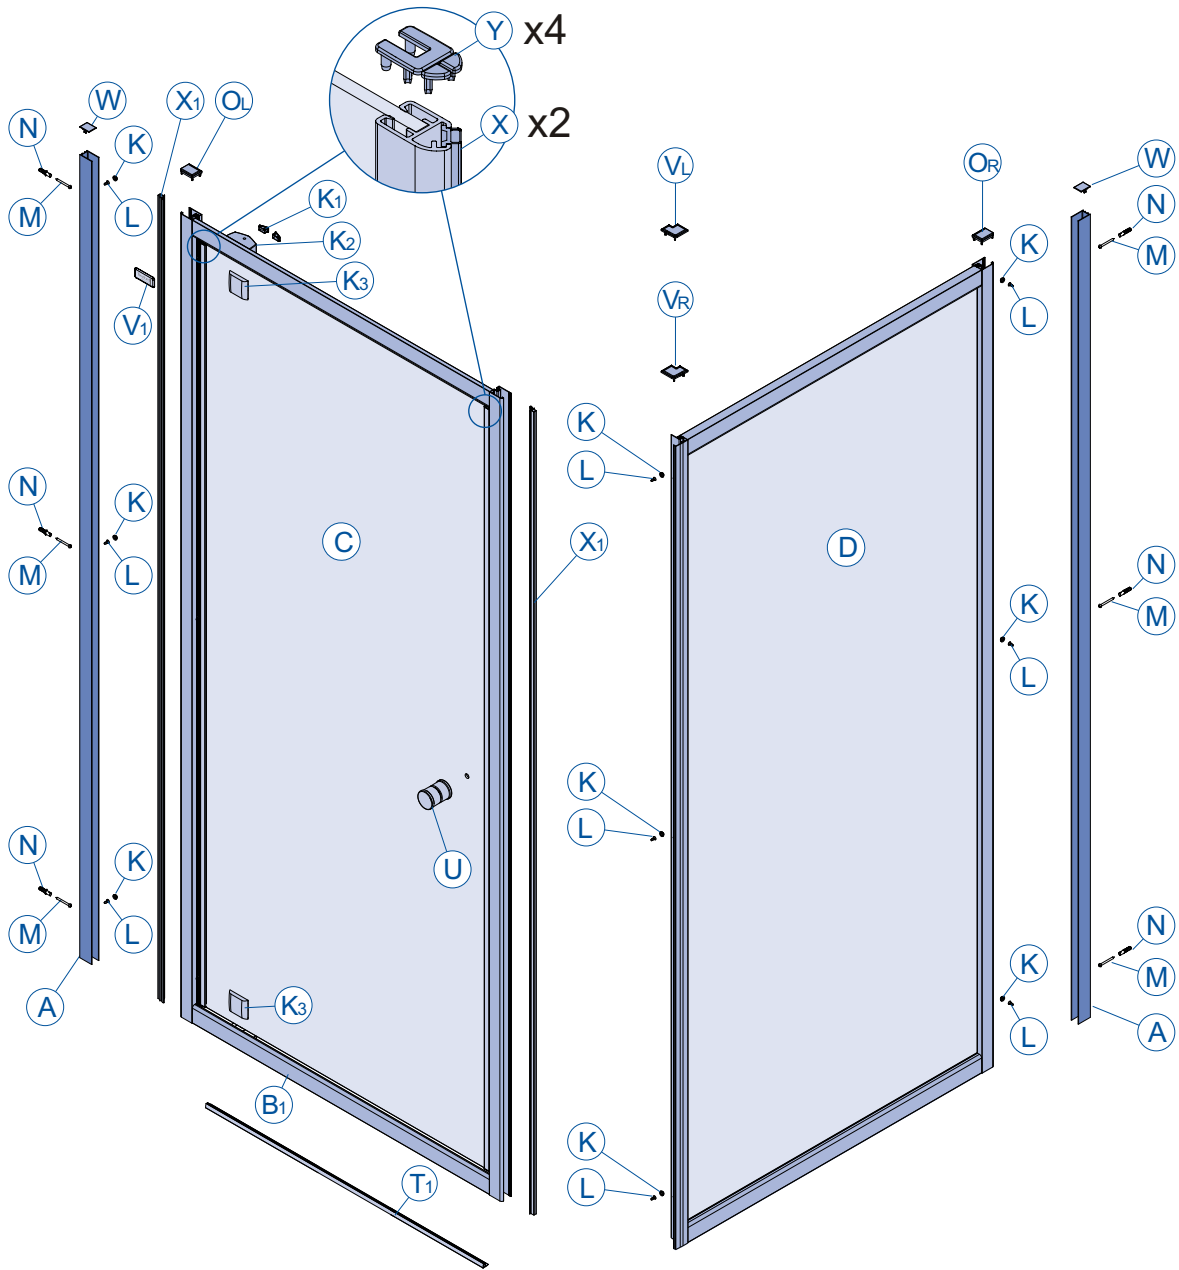

Please read through these installation instructions prior to commencing work!

T4

○+ PIN: 0000
123456789012345678
123456789012 ⇒ spare part

Z-Nr: SCK190114 Sach-Nr: K016114 Stand: 04/12

For latest prices and delivery to your door visit MyTub Ltd - www.mytub.co.uk - info@mytub.co.uk