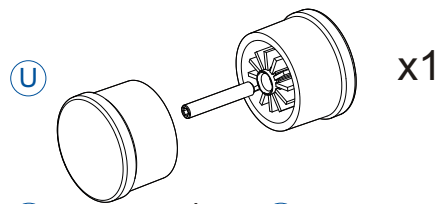

Please read through these installation instructions prior to commencing work!

T4

○+ PIN: 0000
123456789012345678
123456789012 ⇒ spare part

Z-Nr: SCK190114 Sach-Nr: K016114 Stand: 04/12

For latest prices and delivery to your door visit MyTub Ltd - www.mytub.co.uk - info@mytub.co.uk