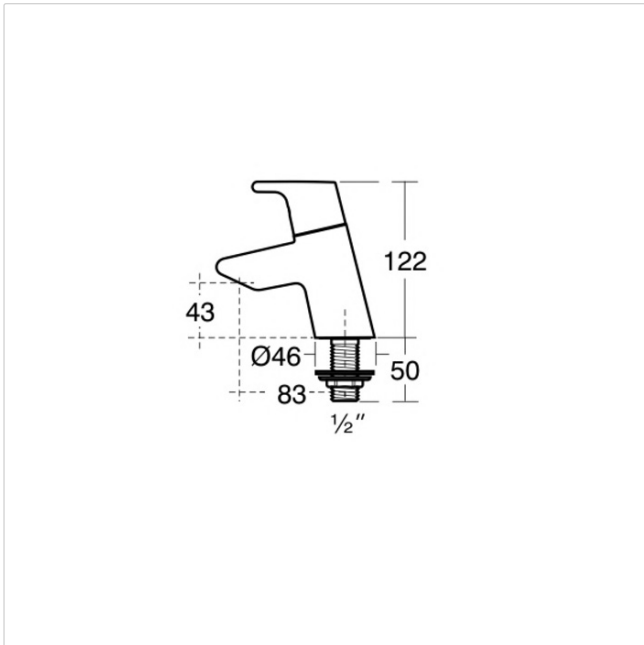

Designer

Robin Levien, RDI

Frequently used applications

General Healthcare	Hotels
Office	Public Building
Pubs and Clubs	Residential
Student Accommodation	

Tel: 0870 122 8822
Fax: 0870 122 8282
Email: info@idealspec.co.uk
Web: www.idealspec.co.uk

Date created: 29/04/2014