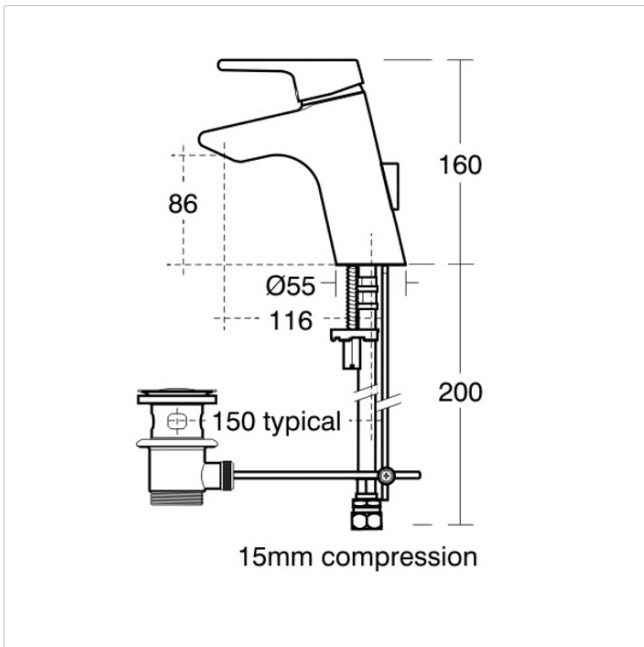

Designer

Robin Levien, RDI

Frequently used applications

- General Healthcare
- Office
- Pubs and Clubs
- Student Accommodation
- Hotels
- Public Building
- Residential

Accreditations

Water Label
WRAS

Tel: 0870 122 8822
Fax: 0870 122 8282
Email: info@idealspec.co.uk
Web: www.idealspec.co.uk

Date created: 24/01/2014