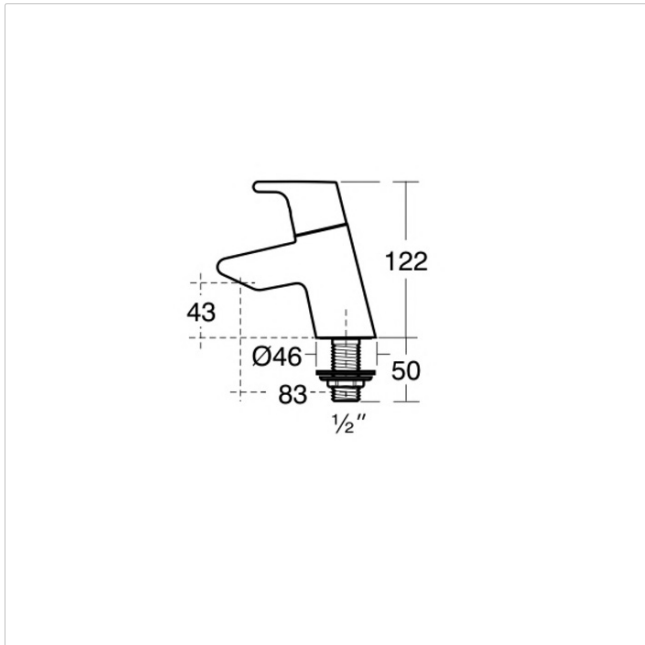

Designer

Robin Levien, RDI

Frequently used applications

- General Healthcare
- Office
- Pubs and Clubs
- Student Accommodation
- Hotels
- Public Building
- Residential

Tel: 0870 122 8822
Fax: 0870 122 8282
Email: info@idealspec.co.uk
Web: www.idealspec.co.uk

Date created:22/01/2014